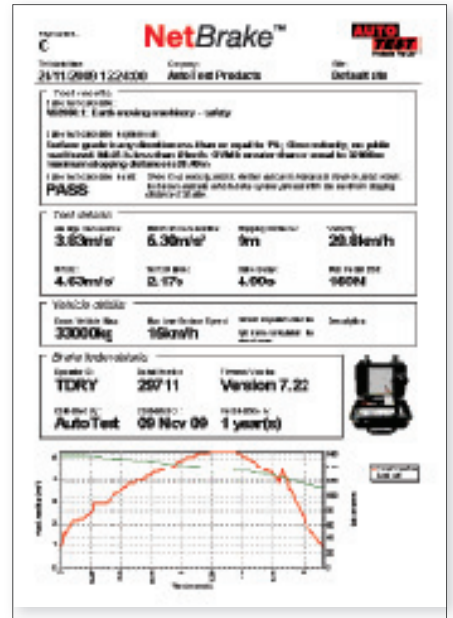

NetBrake™

NetBrake™

Extend the capabilities of your AutoStop™ Brake meter with this powerful fleet management and reporting software.

NetBrake™ is a vehicle database and brake test reporting software application specifically developed for use with AutoStop™ Brake meters. It assists the mining and heavy vehicle industries in Australia to manage brake test records, and brake test standards and calculations for their fleets.

NetBrake™

- Offers customisation of fleet reports by company or site
- Reports pass/fail for a fleet on a range of Australian standard or custom brake calculations
- Allows you to choose your preferred unit of deceleration measurement
- Stores average and peak deceleration
- Generates individual test and vehicle test history reports
- Offers reports on the last test results for each vehicle at a company or site
- Enables identification of fleet vehicles overdue or due for brake testing
- Connects to your computer via serial cable, USB or Bluetooth.

NetBrake™ AUTO TEST

Vehicle ID: 1GH789 | Company: AutoTest Products | Site: Default site

Test details:
Test name: 1GH789_122400
Test date: 09 Nov 09
Test time: 12:24:00
Test result: PASS

Vehicle details:
Mass: 1800kg | Max speed: 70km/h | Max decel: 12.00m/s² | Brakes: 4x

Vehicle ID	Company	Site	Test Name	Test Date	Test Time	Test Result	Test Interval
1GH789	AutoTest	Default site	1GH789_122400	09 Nov 09	12:24:00	PASS	1 year(s)
1GH789	AutoTest	Default site	1GH789_122400	09 Nov 09	12:24:00	PASS	1 year(s)
1GH789	AutoTest	Default site	1GH789_122400	09 Nov 09	12:24:00	PASS	1 year(s)
1GH789	AutoTest	Default site	1GH789_122400	09 Nov 09	12:24:00	PASS	1 year(s)
1GH789	AutoTest	Default site	1GH789_122400	09 Nov 09	12:24:00	PASS	1 year(s)
1GH789	AutoTest	Default site	1GH789_122400	09 Nov 09	12:24:00	PASS	1 year(s)
1GH789	AutoTest	Default site	1GH789_122400	09 Nov 09	12:24:00	PASS	1 year(s)
1GH789	AutoTest	Default site	1GH789_122400	09 Nov 09	12:24:00	PASS	1 year(s)
1GH789	AutoTest	Default site	1GH789_122400	09 Nov 09	12:24:00	PASS	1 year(s)
1GH789	AutoTest	Default site	1GH789_122400	09 Nov 09	12:24:00	PASS	1 year(s)

Test and vehicle reports generated by the NetBrake™ software.

*The AutoStop™ Heavy brake meter is not included with the NetBrake™ software.

AUTO TEST

Products Pty Ltd®

61-63 Parsons St, Kensington VIC 3031
tel +613 8840 3000 fax +613 8840 3099
sales@autotest.net.au www.autotest.net.au